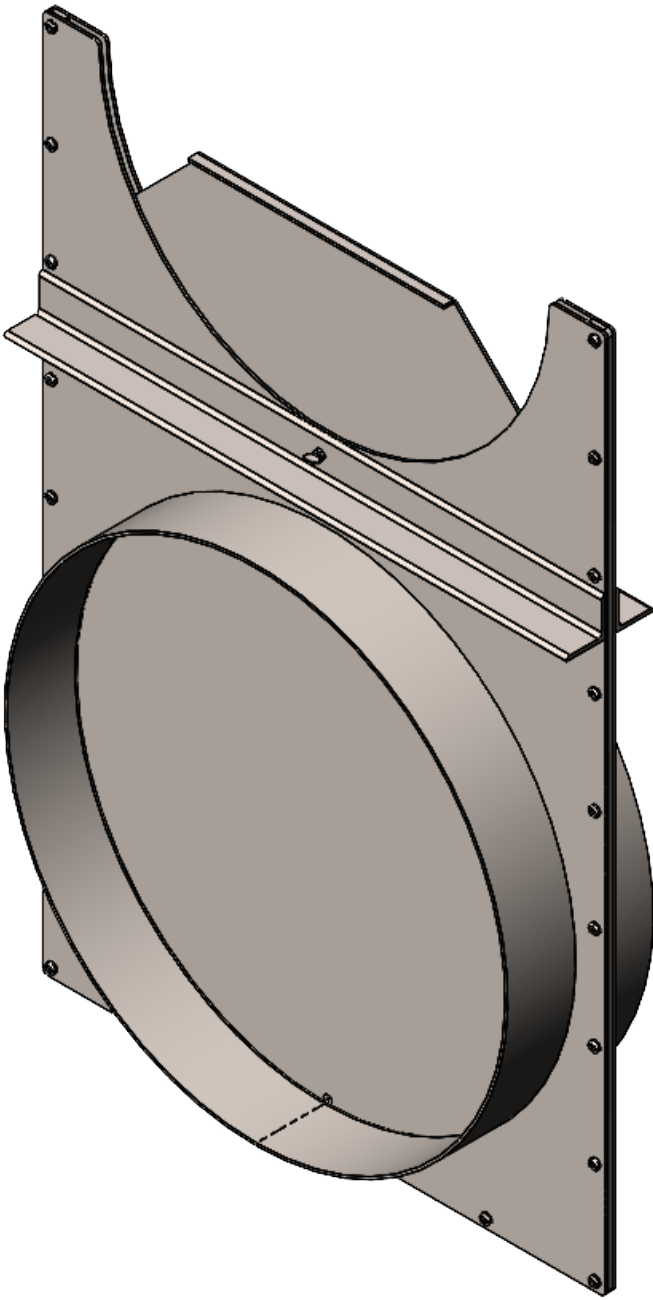

Winkler.

BLASTGATES

A division of AGI FABRICATORS LLC

7000 W Calumet Rd
Milwaukee, WI 53223
Phone (414) 438-6700
agifabricators.com

NOTICE:
THIS DRAWING AND DESIGN MADE EXCLUSIVELY FOR THE
PARTY NAMED IN THE TITLE BLOCK AND REMAINS THE
PROPERTY OF AGI FABRICATORS AND MAY NOT BE
REPRODUCED OR COPIED IN WHOLE OR PART BY ANY
METHOD WITHOUT PRIOR CONSENT OF AGI FABRICATORS

Scale: 1:7

Sheet

Winkler Blastgates

Drawn By: BJJ Reviewed By: MJT

Project

26" Fabricated Full Blast Gate

Date

Thursday, April 8, 2021