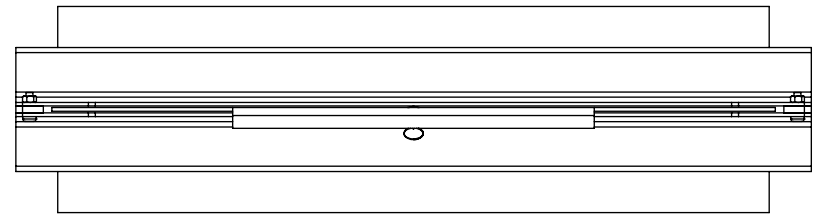

Scale: 1:7

Sheet

Winkler Blastgates

Drawn By: BJJ Reviewed By: MJT

Project

26" Fabricated Full Blast Gate

Date

Thursday, April 8, 2021