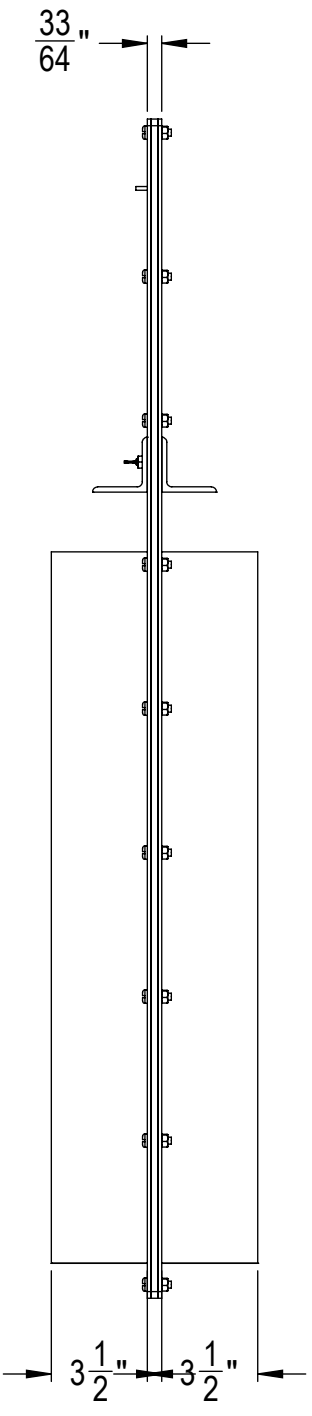

Winkler.

BLASTGATES

A division of AGI FABRICATORS LLC

7000 W Calumet Rd
Milwaukee, WI 53223
Phone (414) 438-6700
agifabricators.com

NOTICE:
THIS DRAWING AND DESIGN MADE EXCLUSIVELY FOR THE
PARTY NAMED IN THE TITLE BLOCK AND REMAINS THE
PROPERTY OF AGI FABRICATORS AND MAY NOT BE
REPRODUCED OR COPIED IN WHOLE OR PART BY ANY
METHOD WITHOUT PRIOR CONSENT OF AGI FABRICATORS

Scale: 1:7

Sheet

Winkler Blastgates

Drawn By: BJJ Reviewed By: MJT

Project

26" Fabricated Full Blast Gate

Date

Thursday, April 8, 2021

Part No

FFG26

Sheet No

26 Inch