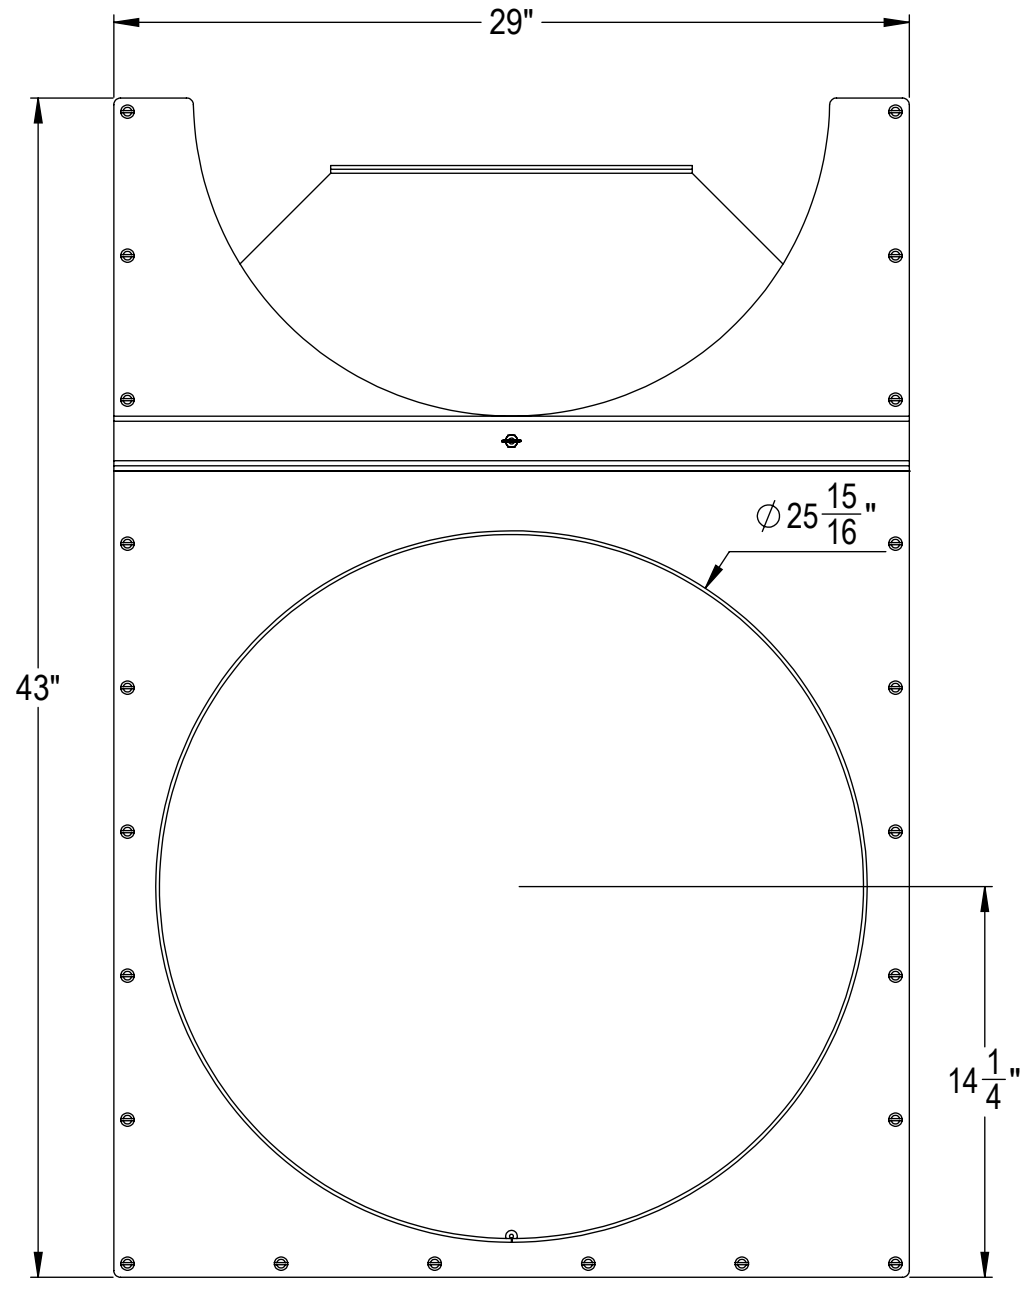

Scale: 1:7

Sheet

Winkler Blastgates

Drawn By: BJJ Reviewed By: MJT

Project

26" Fabricated Full Blast Gate

Date

Thursday, April 8, 2021

Part No

FFG26

Sheet No

26 Inch